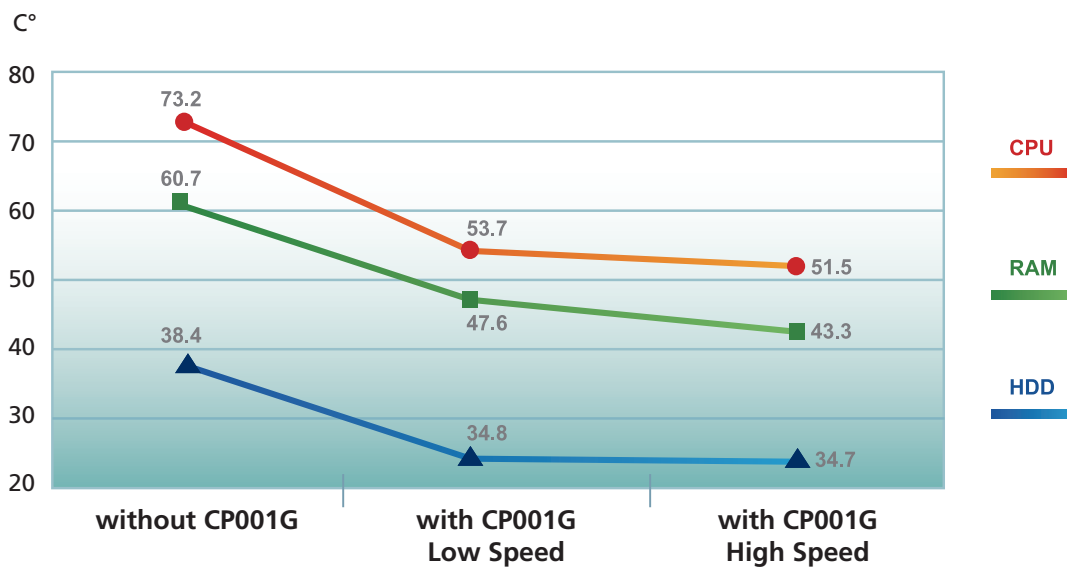

Specifications

Compatibility	Notebooks up to 17" wide screen
Material	brushed aluminium and steel mesh
Fan dimensions	Ø 25 cm, H 17 mm
Fan speed	650 RPM +/- 10 (low) / 850 RPM +/- 10 (high)
Noise level	17 dB(A) (low) / 20 dB(A) (high)
LED	5 blue LED with on/off function
Power source	USB (+ 5 V)
Cable length	500 mm / 19.68"
Colors	black or silver
Dimensions	L 295 x W 330 x H 45.5 mm
Weights	1.100 g

Up to 22 °C cooling performance

Enermax Aeolus CP001G provides 25 cm monster cooling fan. Broad and constant cooling prevents hot spots on notebook's bottom side – unlike ordinary cooling pads with three or more small fans.

Temperature benchmark

Depending on notebook model performance may vary