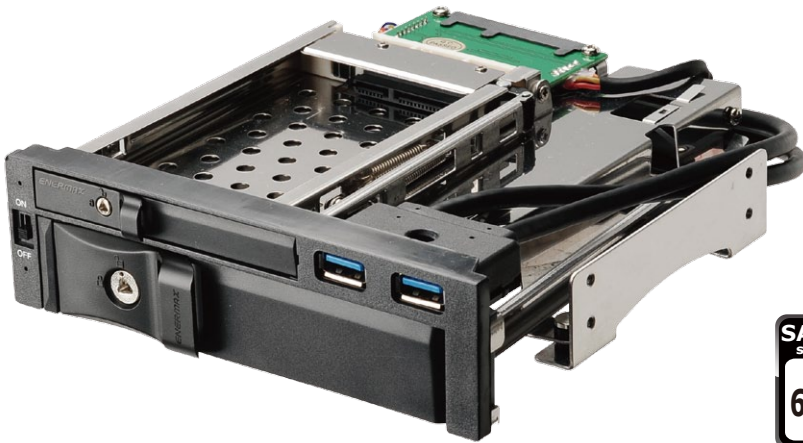

EMK5201U3

MULTIFUNCTIONAL MOBILE RACK

Easy drive plug-in and ejection mechanism

Features

- Patented NSS (Non-scratch SATA) connector
- Golden finger with loose-cable preventive design (for 3.5" SATA connector)
- SATA 6.0G (SATA III) hard drives compatible
- 50,000 times HDD plug-in and ejection durability guaranteed
- 5.25" drive bay designed for a single 2.5 HDD/SSD and single 3.5" HDDSSD
- 2 USB 3.0 ports via internal 20-pin connector to MB
- Easy drive plug-in and ejection mechanism
- Steel clip on SATA data connector to avoid cable removal
- Brackets with shock absorption mechanism
- Security key locks
- HD access LED and power switch on faceplate

5.25" bay designed for

one 3.5" HDD/SSD

one 2.5" HDD/SSD

USB 3.0 ports

Specifications

EMK5201U3

Drive Fit	1 x 3.5" and 1 x 2.5" SATA I,II,III HDD & SAS HDD
Drive Bay	5.25" bay
Material	Plastic ABS & Stainless Steel
LED	Blue LED for power, orange LED for activity
Hot Swap support	Yes
Key lock	Yes
Dimension	198 x 148 x 42 mm
Product weight	482 g
Working Environment	0 ~ 50°C
Operating System	Windows XP/Vista/7/8 ; Mac OS 9.0 or higher
Accessory	Screw x 4 ; SATA cables x 2 ; power cables x 2 ; keys x 1